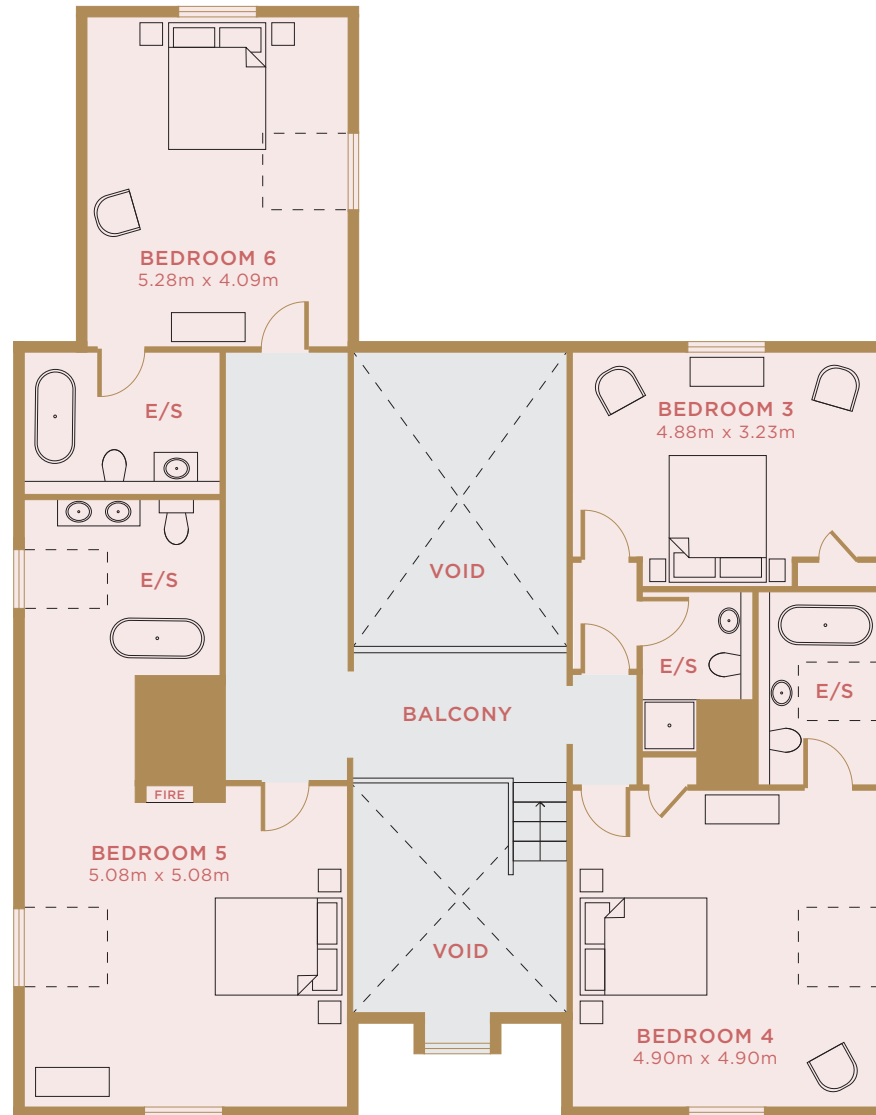

THE FARMHOUSE

TOTAL INTERNAL AREA

352 m² | 3786 ft²

FIRST FLOOR

THE FARMHOUSE
TOTAL INTERNAL AREA
352 m² | 3786 ft²