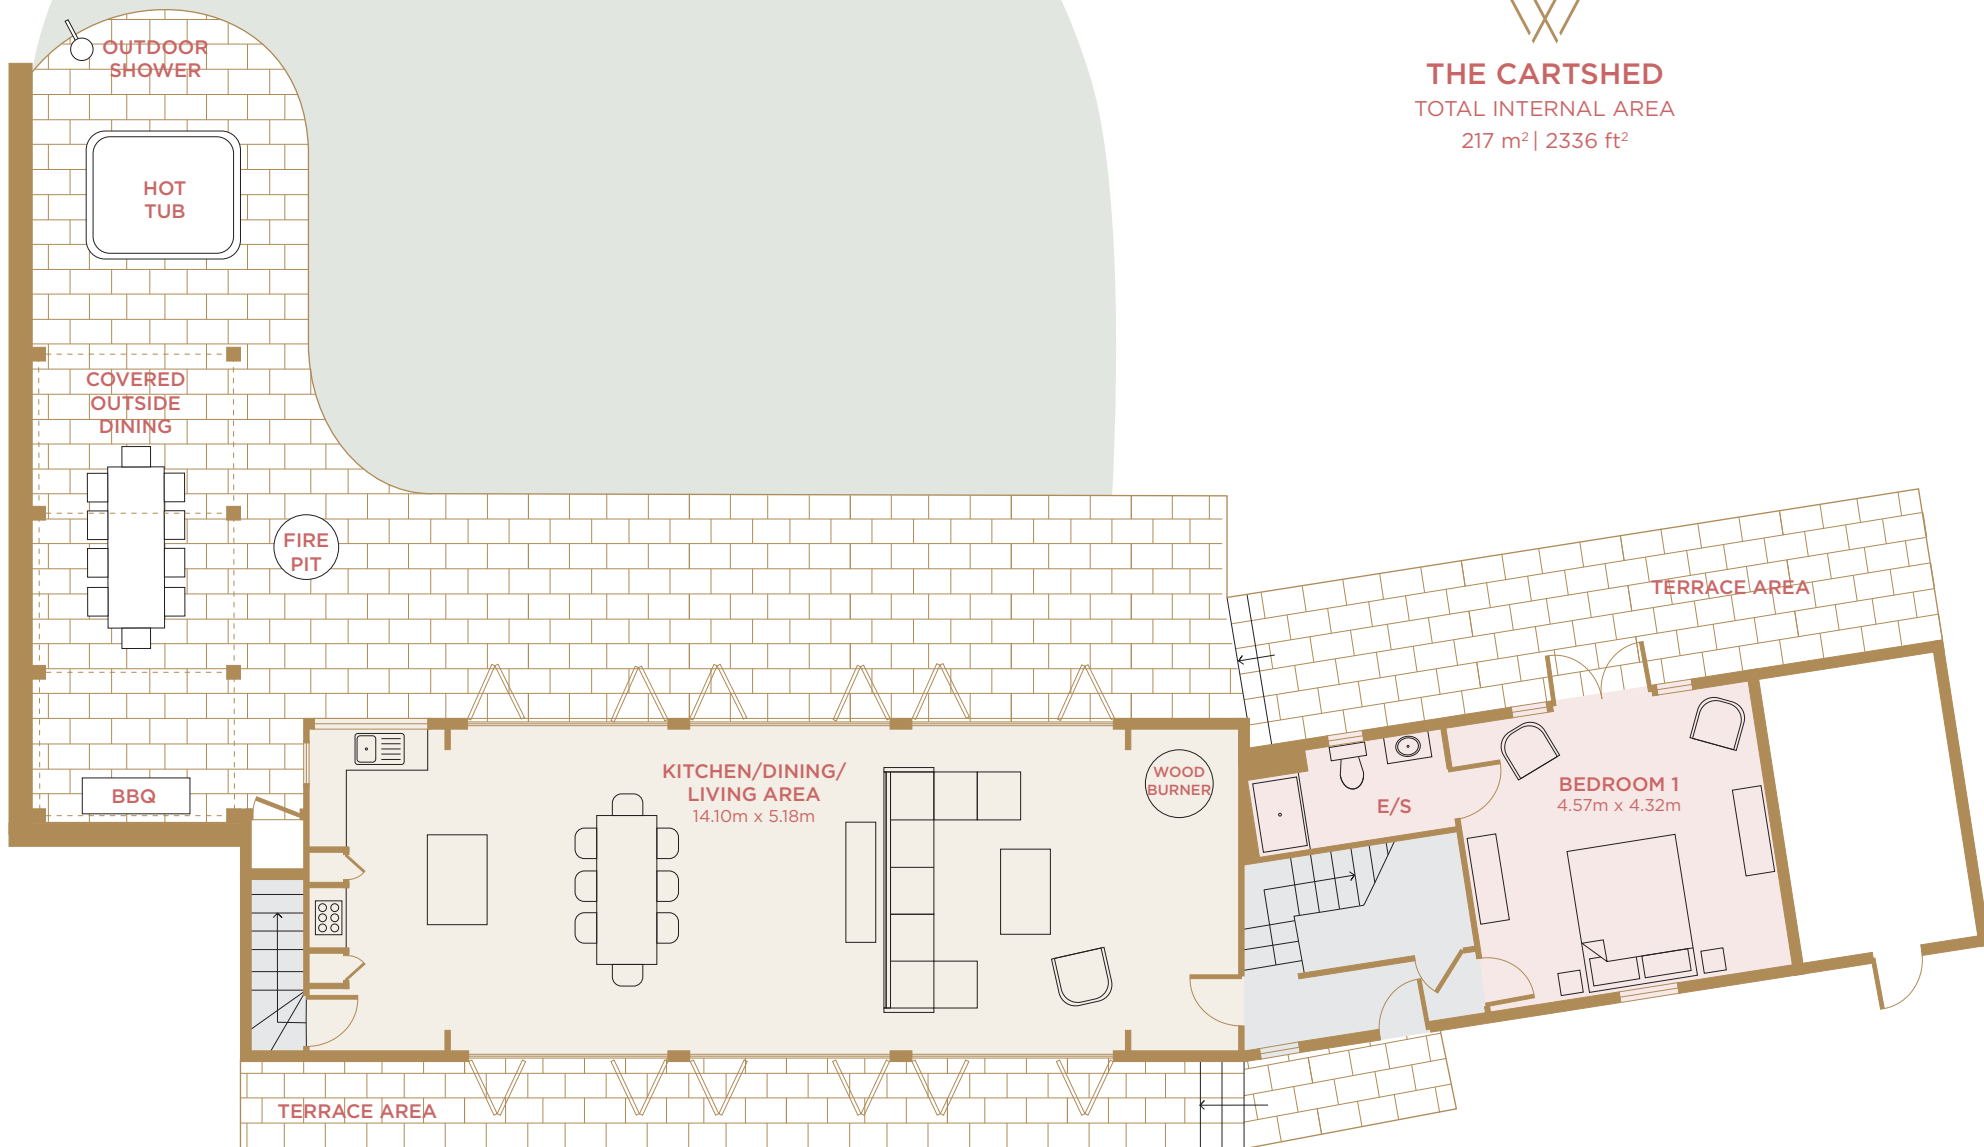

PATH TO
THE HAHA

THE CARTSHED
TOTAL INTERNAL AREA
217 m² | 2336 ft²

GROUND FLOOR

For identification purposes only.
Not to scale.

THE CARTSHED
TOTAL INTERNAL AREA
217 m² | 2336 ft²

FIRST FLOOR