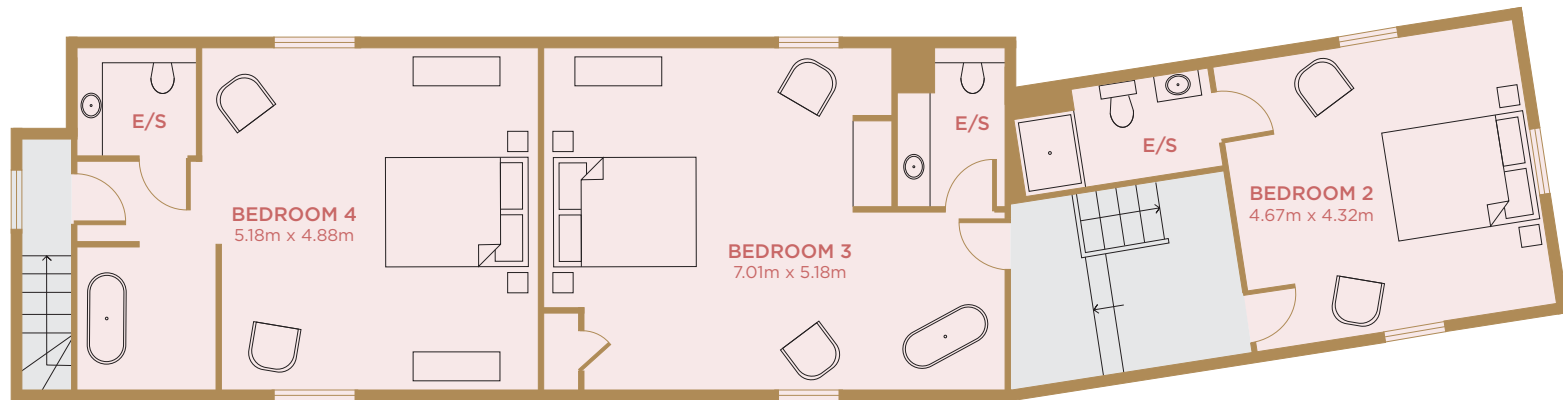

PATH TO
THE HAHA

THE CARTSHED
TOTAL INTERNAL AREA
217 m² | 2336 ft²

GROUND FLOOR

For identification purposes only.
Not to scale.

THE CARTSHED
TOTAL INTERNAL AREA
217 m² | 2336 ft²

FIRST FLOOR