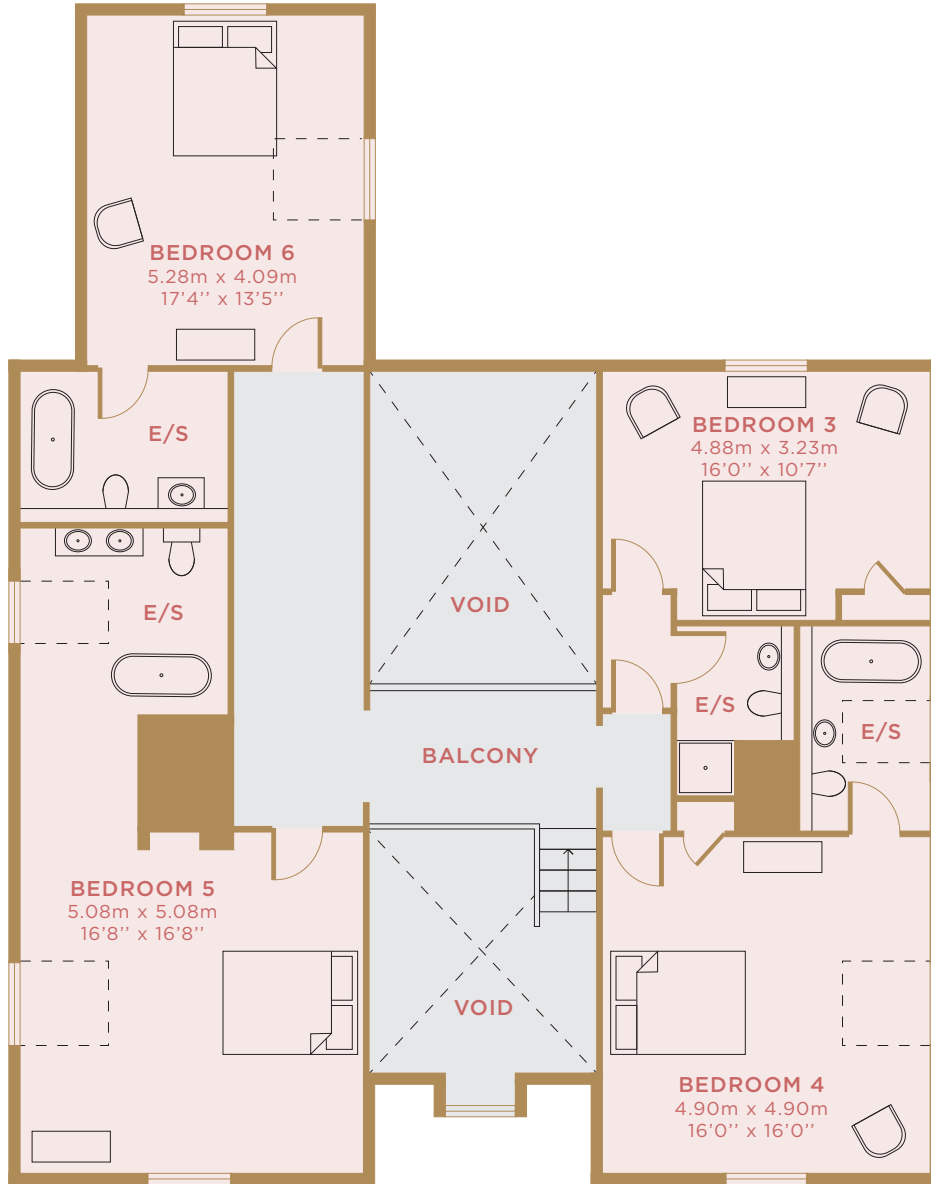

GROUND FLOOR

THE FARMHOUSE

TOTAL INTERNAL AREA 352 m²

For identification purposes only.
Not to scale.

FIRST FLOOR

THE FARMHOUSE

TOTAL INTERNAL AREA 352 m²

For identification purposes only.
Not to scale.