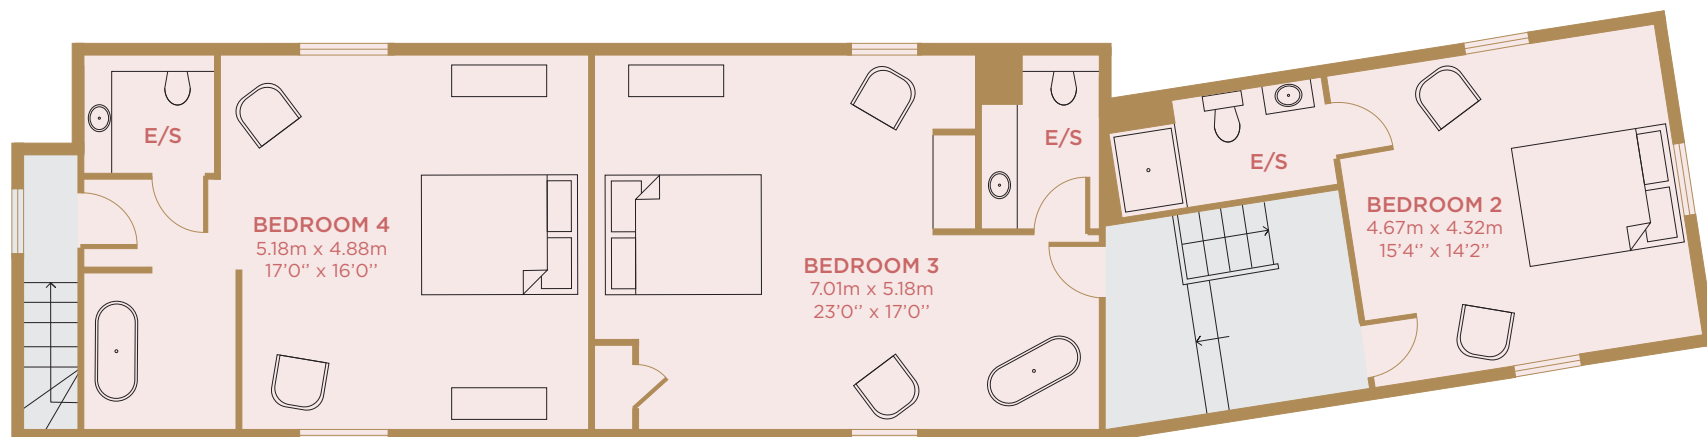

GROUND FLOOR

THE CARTSHED
 TOTAL INTERNAL AREA 217 m²

For identification purposes only.
 Not to scale.

FIRST FLOOR

THE CARTSHED

TOTAL INTERNAL AREA 217 m²

For identification purposes only.
Not to scale.