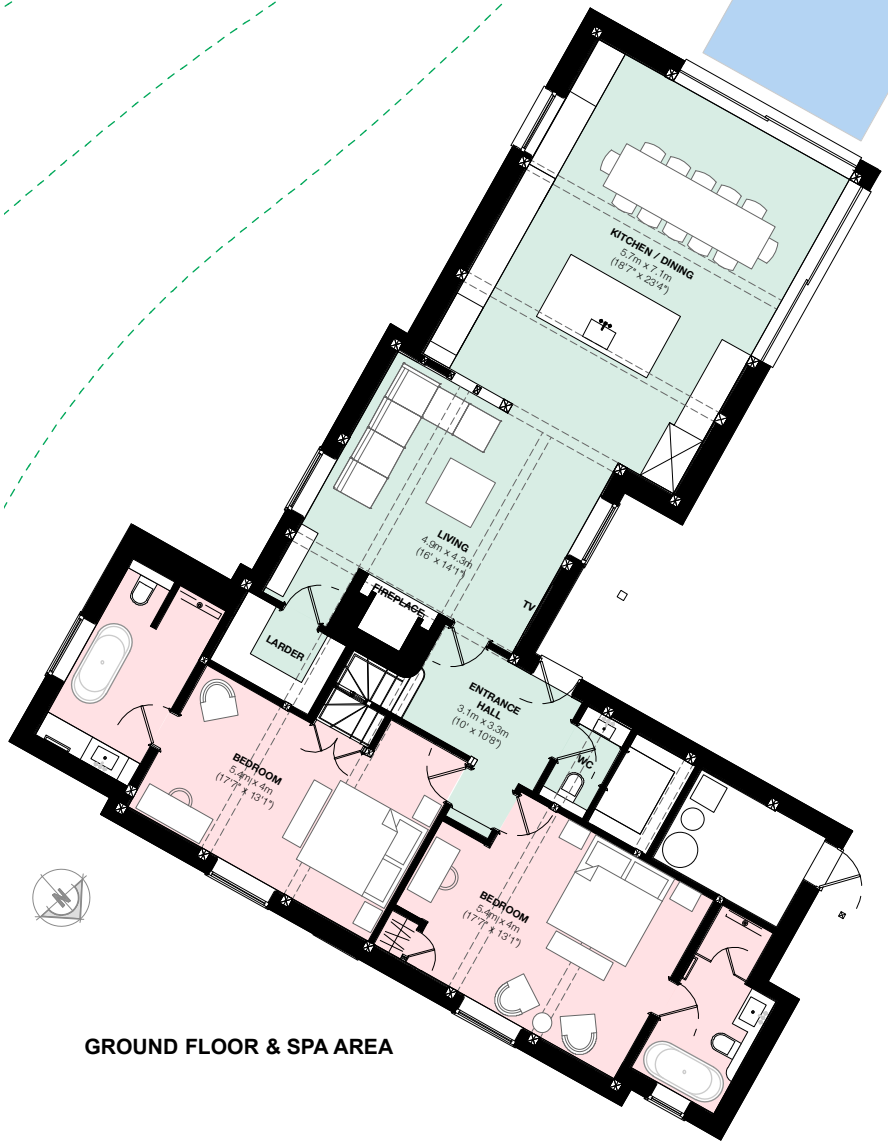

**CIDER HOUSE**  
Total : 445 sqm

**GROUND FLOOR & SPA AREA**

FIRST FLOOR PLAN

**CIDER HOUSE**  
Total : 445 sqm