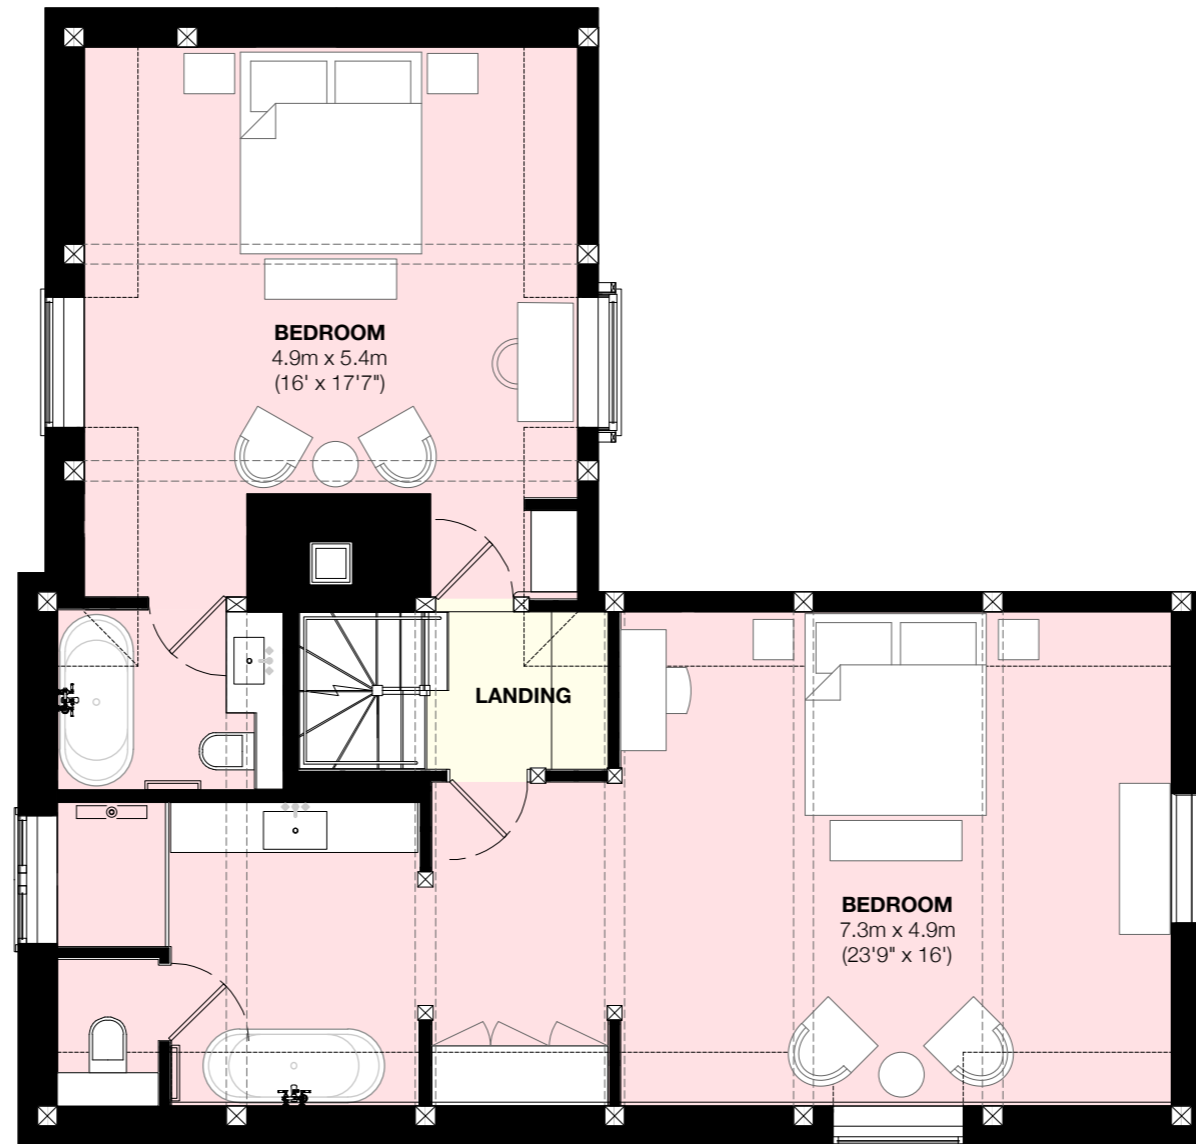

**CIDER HOUSE**  
Total : 445 sqm

**GROUND FLOOR & SPA AREA**

FIRST FLOOR PLAN

**CIDER HOUSE**  
Total : 445 sqm