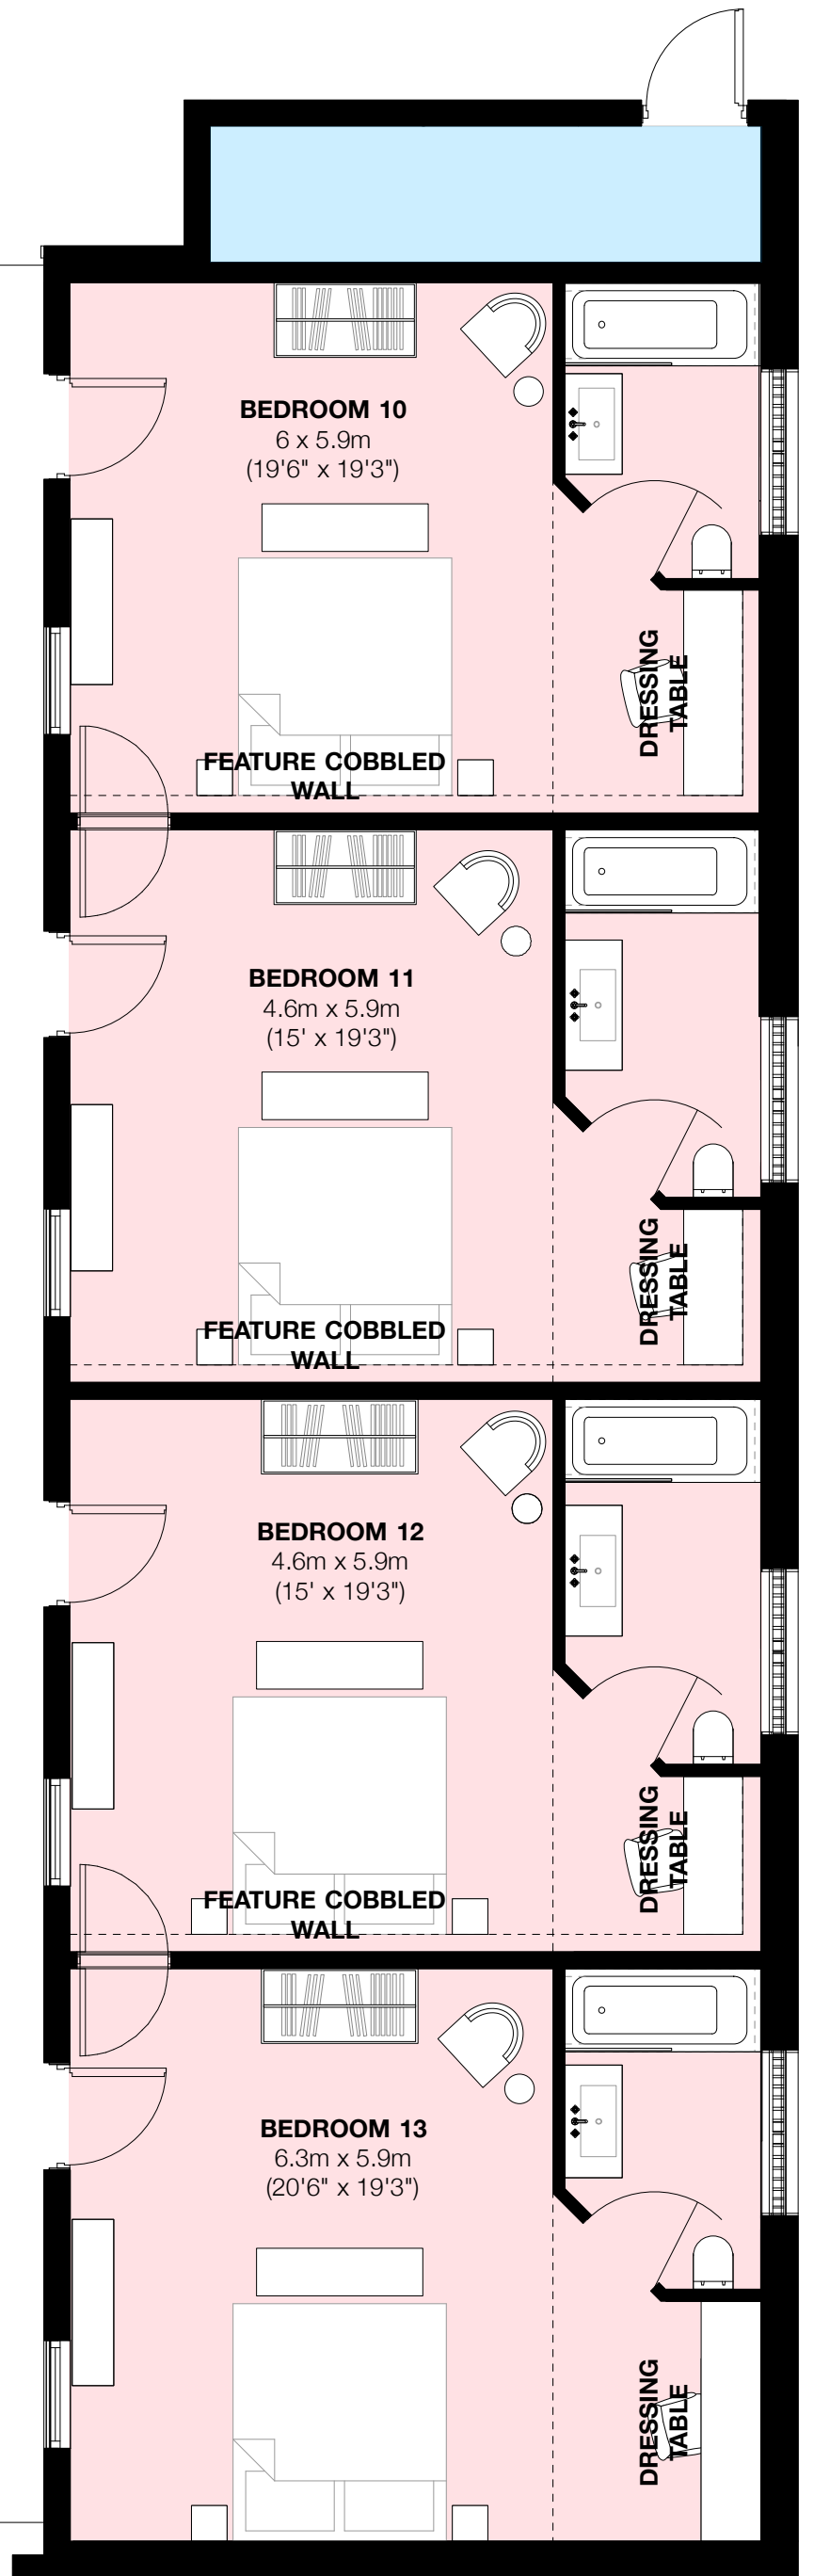

BASEMENT FLOOR

CHAPEL BARN
Total : 1280 sq m

GROUND FLOOR

CHAPEL BARN
Total : 1280 sqm

COVERED
WALKWAY

COVERED
WALKWAY

LODGE A FLOOR PLAN

LODGE C FLOOR PLAN

CHAPEL BARN
Total : 1280 sqm

CHAPEL BARN
Total : 1280 sqm

LODGE B FLOOR PLAN