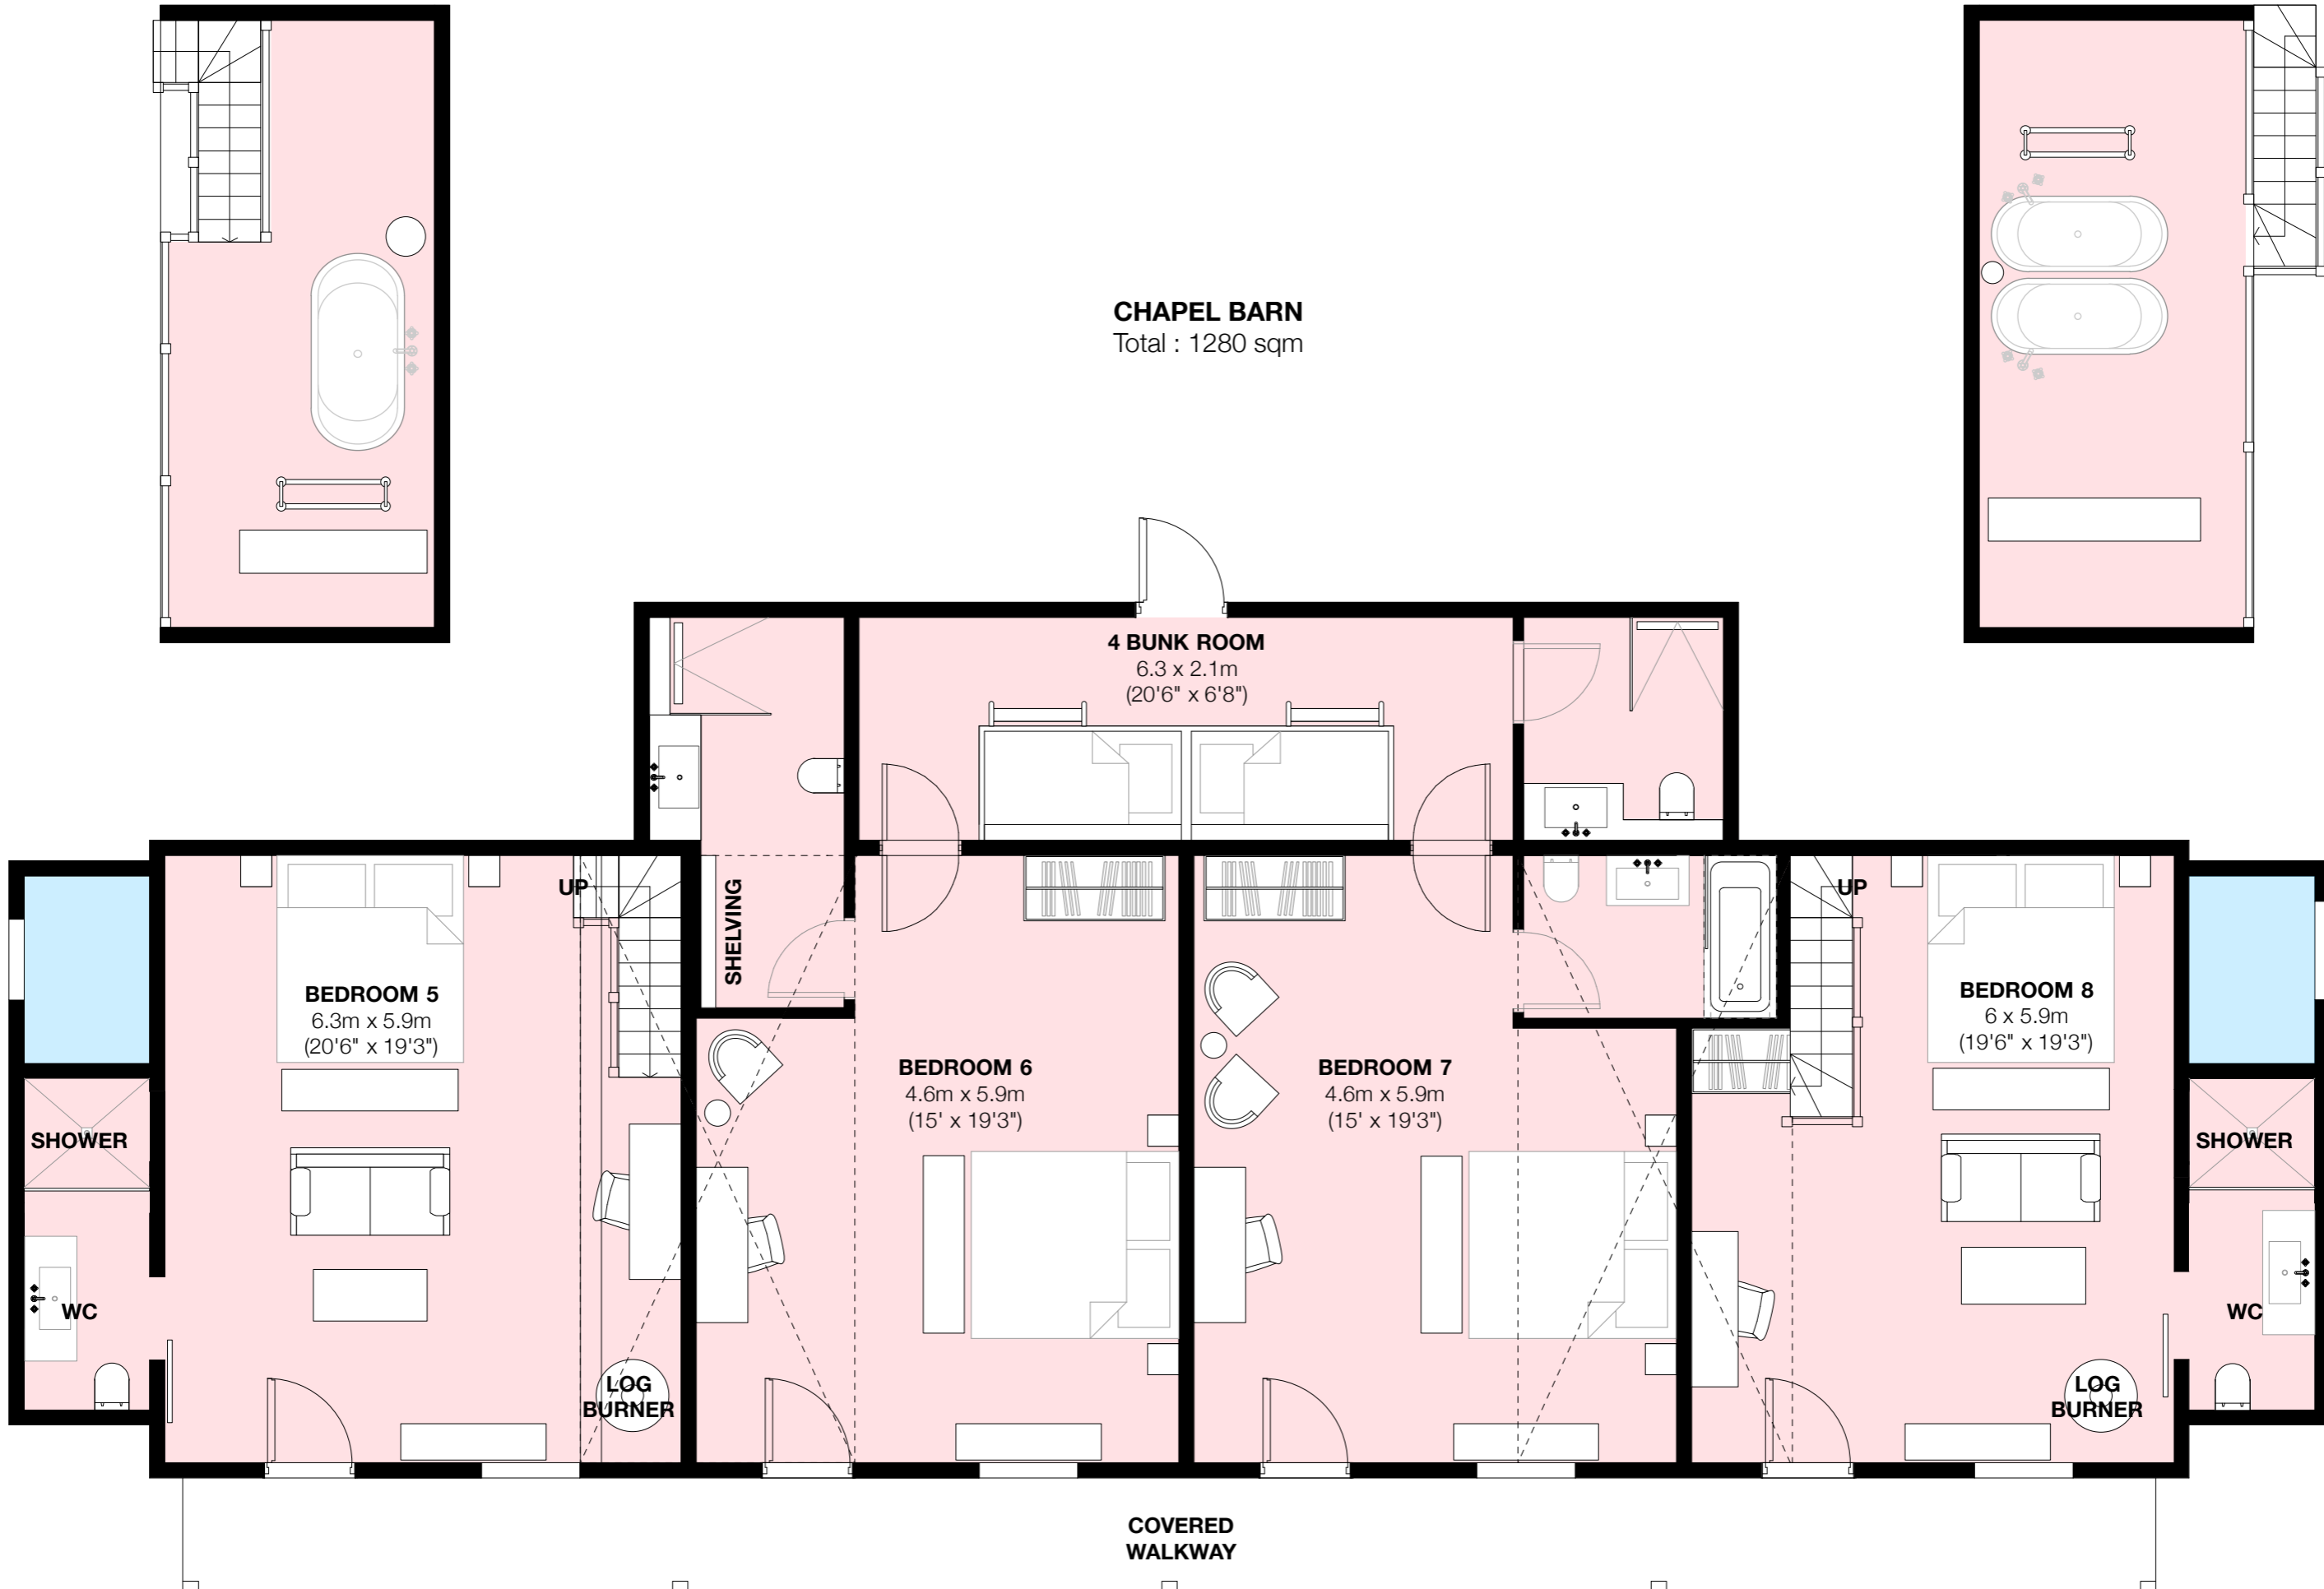

BASEMENT FLOOR

CHAPEL BARN
Total : 1280 sq m

GROUND FLOOR

CHAPEL BARN
Total : 1280 sqm

COVERED
WALKWAY

COVERED
WALKWAY

LODGE A FLOOR PLAN

LODGE C FLOOR PLAN

CHAPEL BARN
Total : 1280 sqm

CHAPEL BARN
Total : 1280 sqm

LODGE B FLOOR PLAN