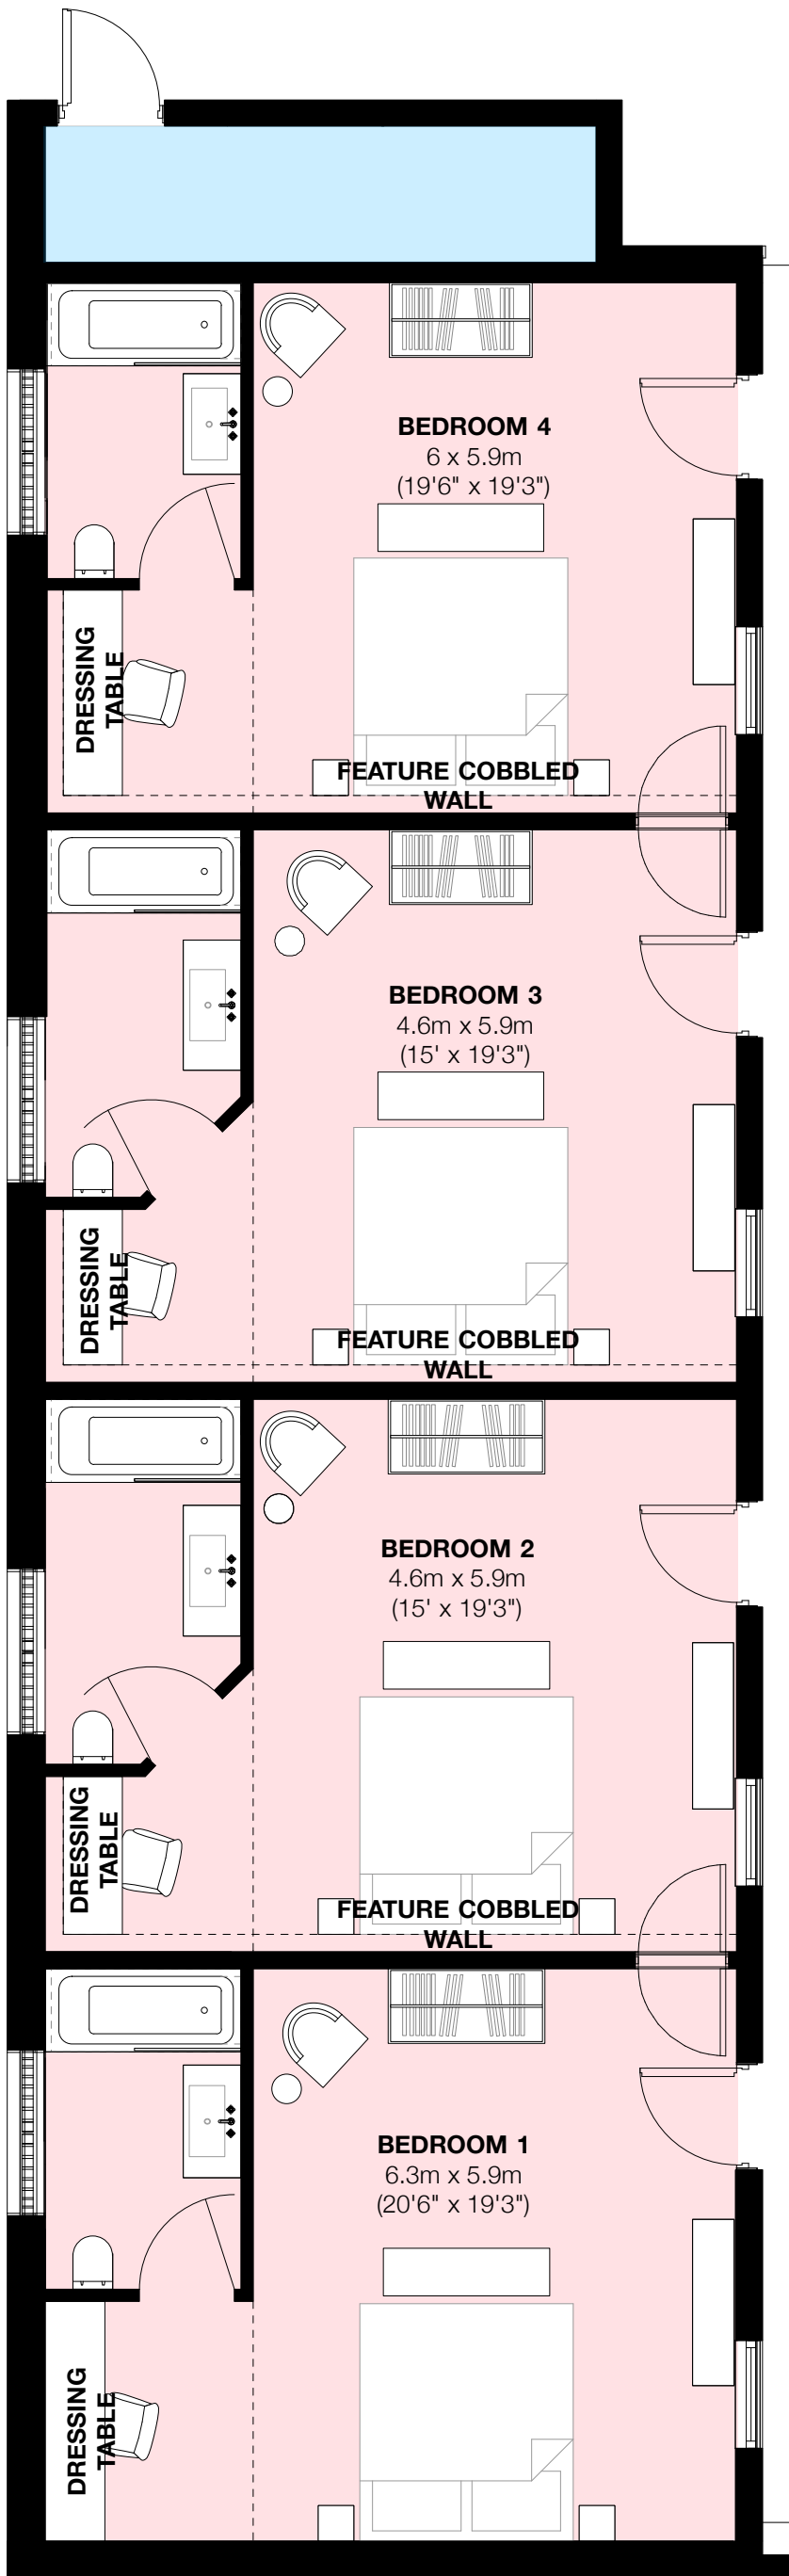

BASEMENT FLOOR

CHAPEL BARN
Total : 1280 sq m

GROUND FLOOR

CHAPEL BARN
Total : 1280 sqm

COVERED
WALKWAY

COVERED
WALKWAY

LODGE A FLOOR PLAN

LODGE C FLOOR PLAN

CHAPEL BARN
Total : 1280 sqm

CHAPEL BARN
Total : 1280 sqm

LODGE B FLOOR PLAN