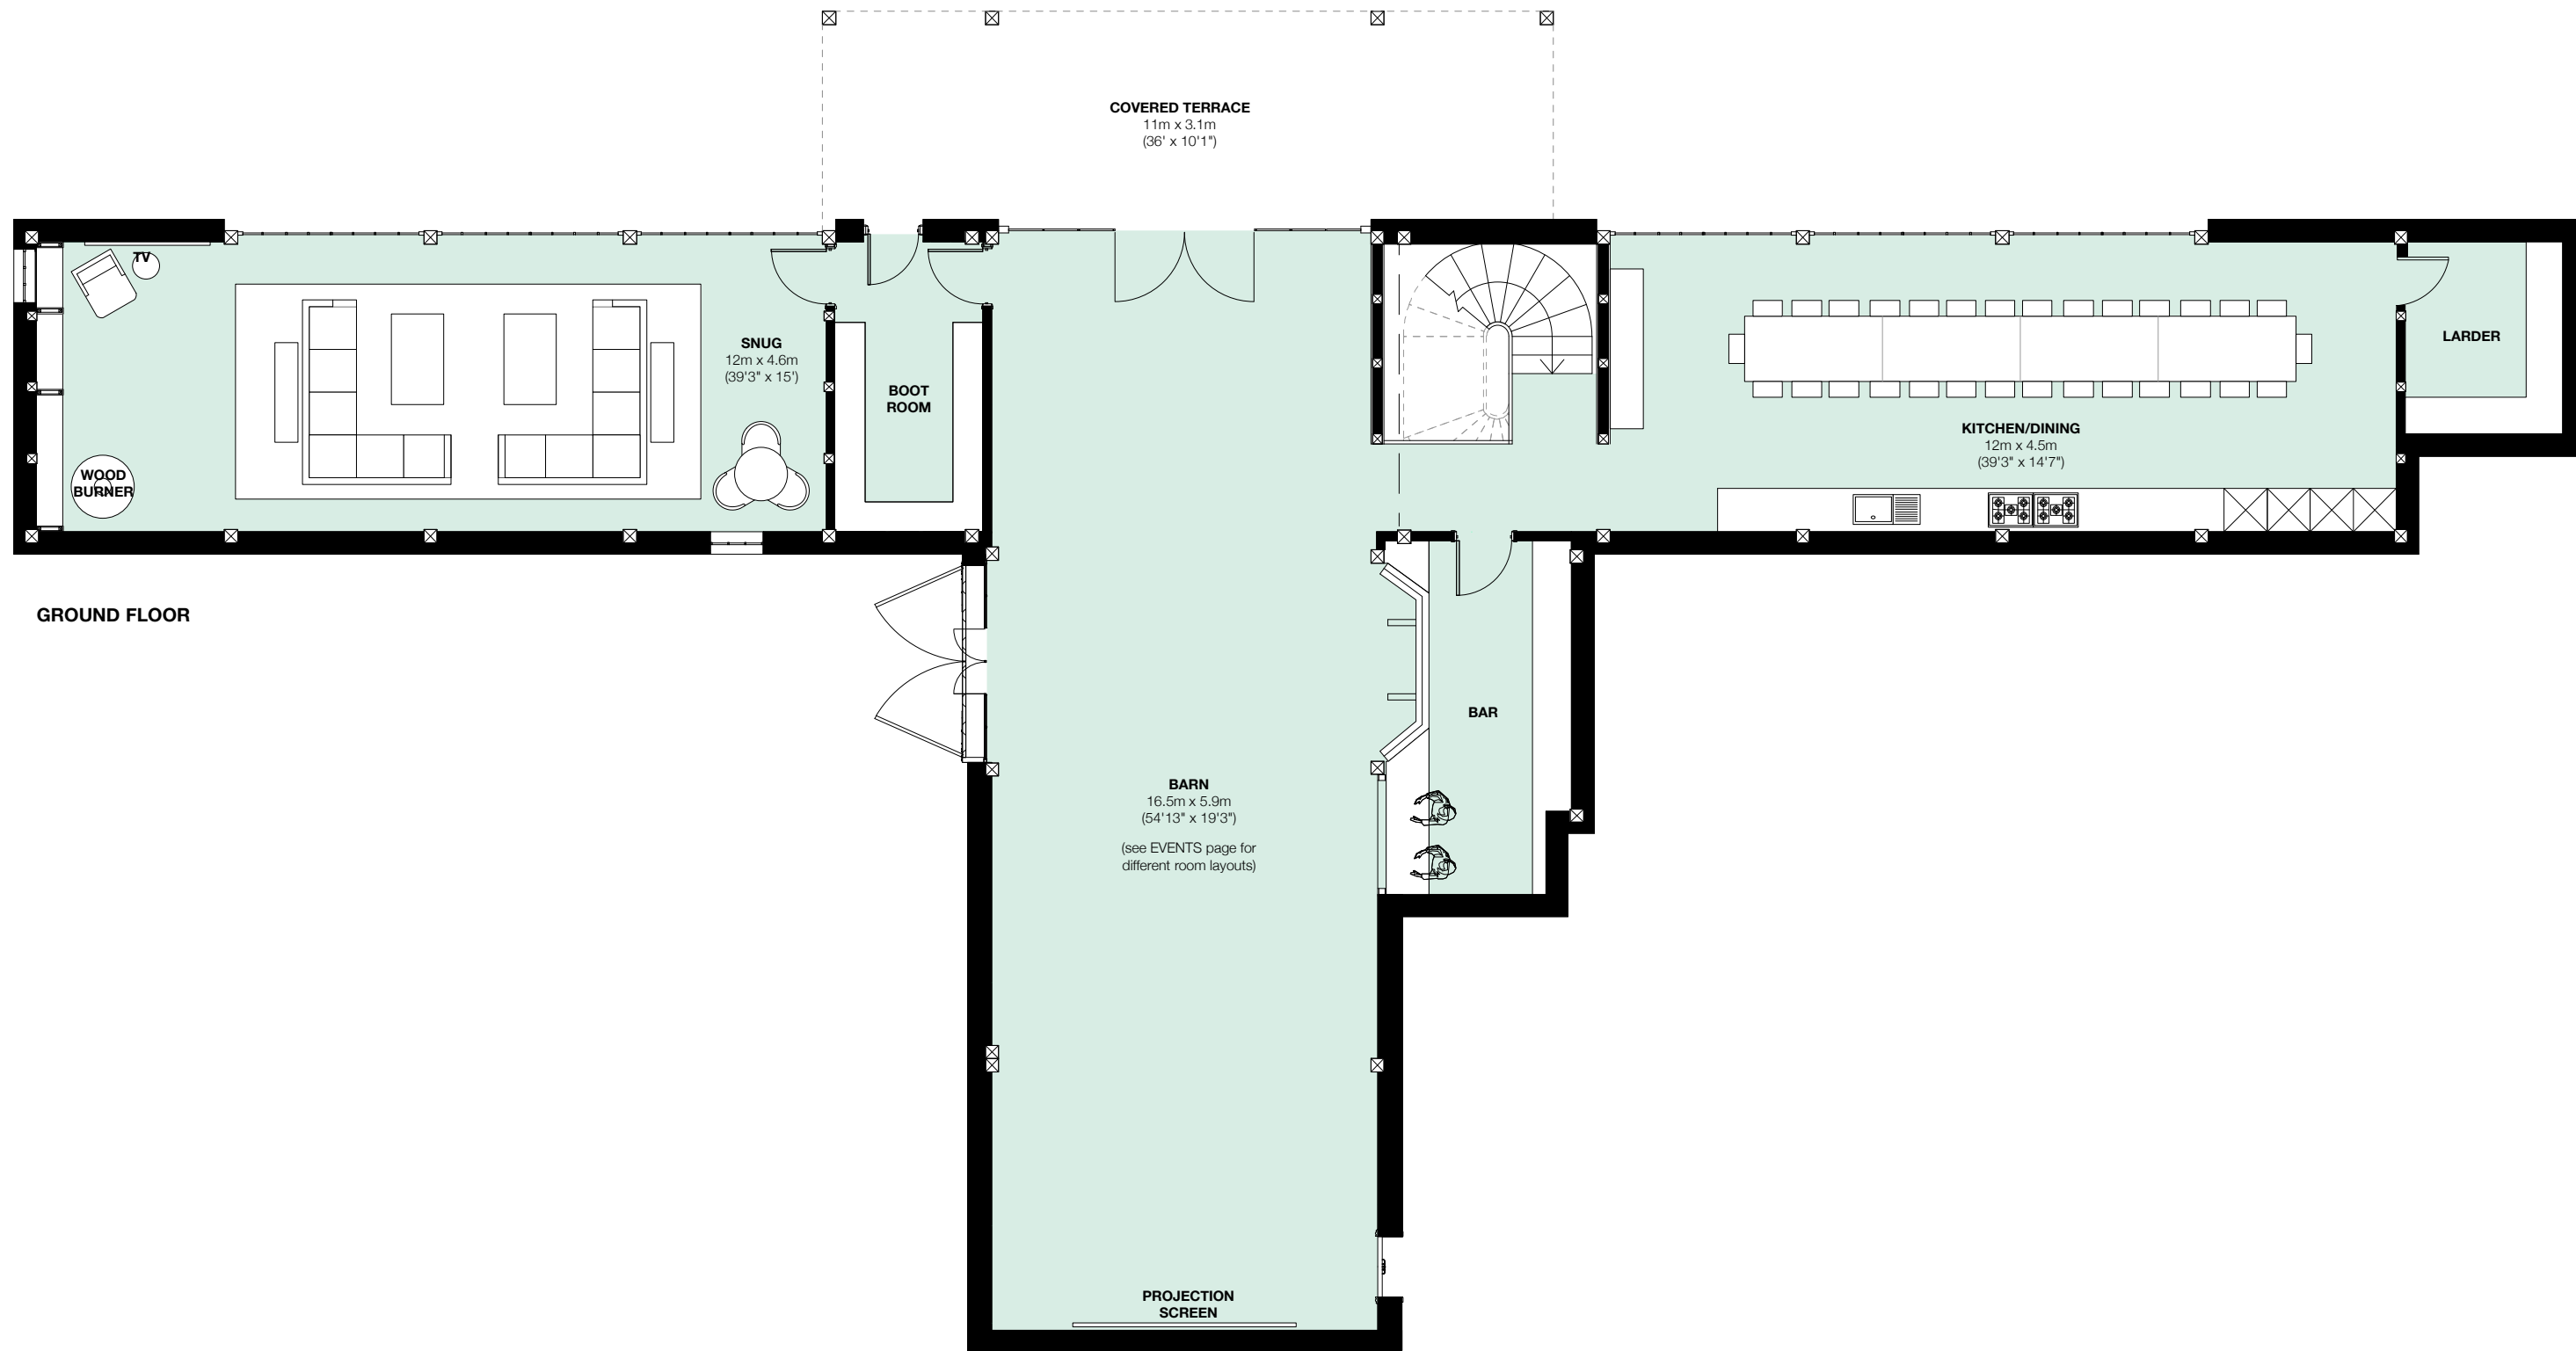

BASEMENT FLOOR

CHAPEL BARN
Total : 1280 sq m

GROUND FLOOR

CHAPEL BARN
Total : 1280 sqm

COVERED
WALKWAY

COVERED
WALKWAY

LODGE A FLOOR PLAN

LODGE C FLOOR PLAN

CHAPEL BARN
Total : 1280 sqm

CHAPEL BARN
Total : 1280 sqm

LODGE B FLOOR PLAN