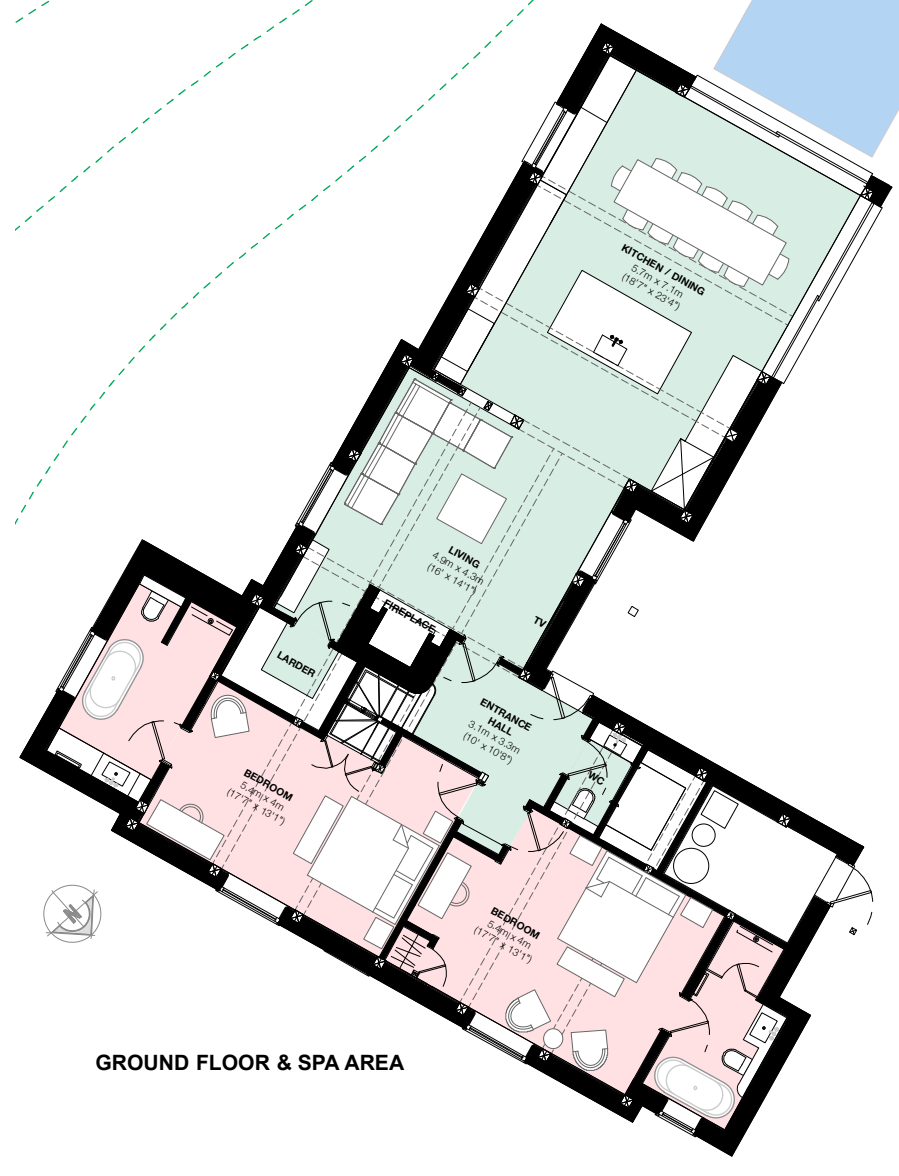

CIDER HOUSE
Total : 445 sq m / 4790 sq ft

GROUND FLOOR & SPA AREA