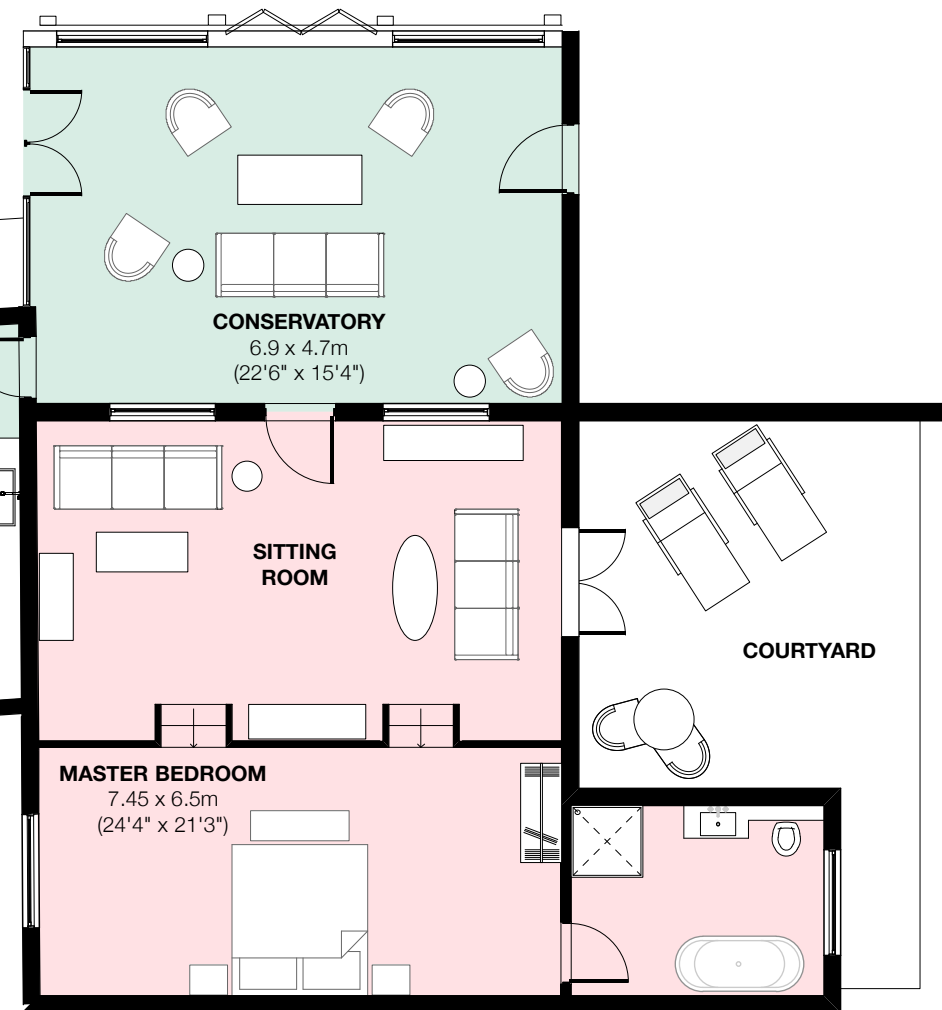

FIRST FLOOR

THE BARN
Total : 250 sqm

GROUND FLOOR