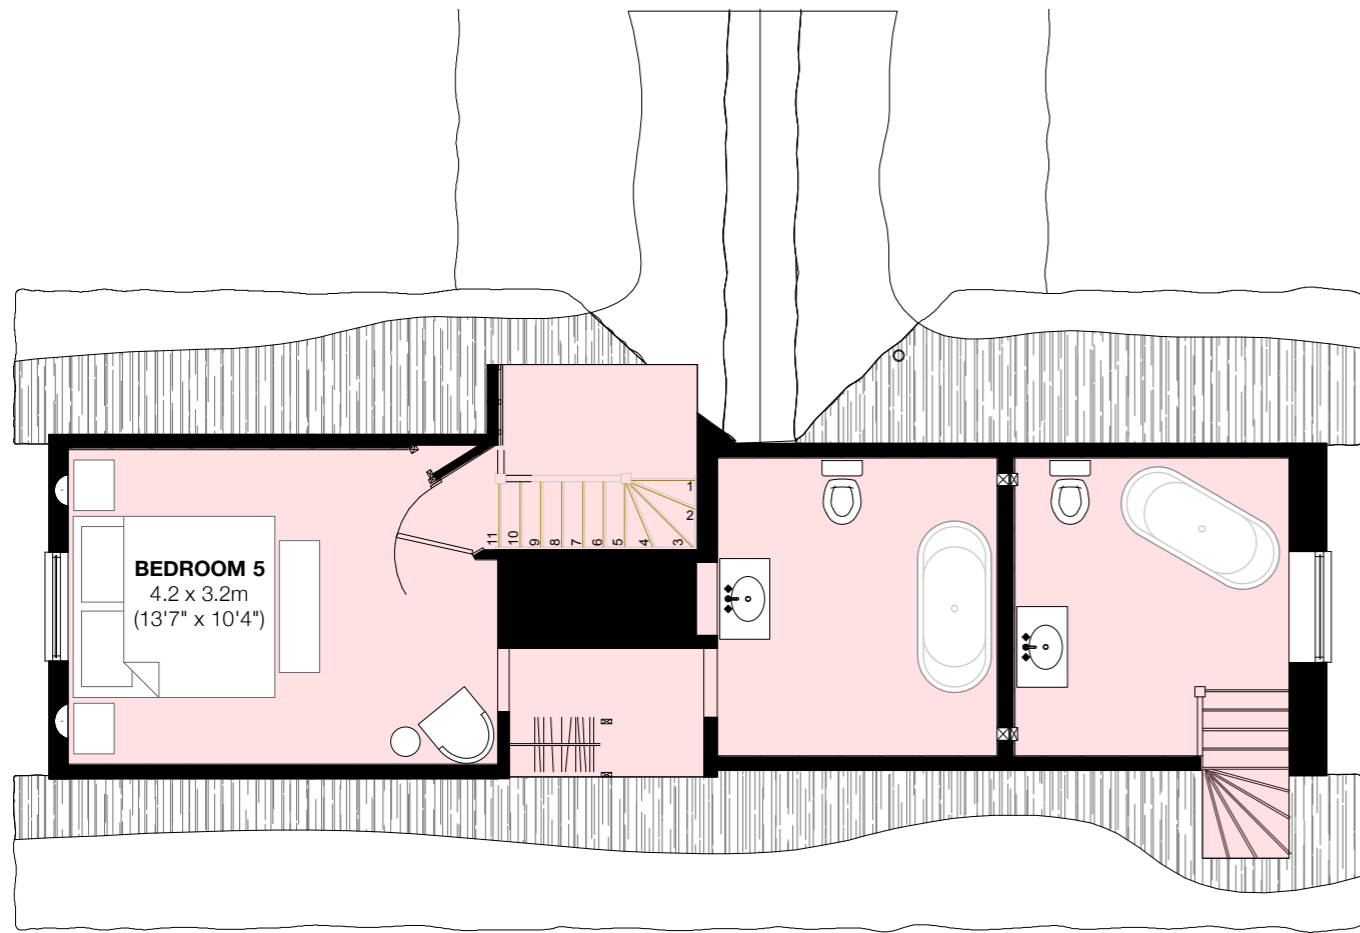

GROUND FLOOR

MOAT COTTAGE
Total : 260sqm

SECOND FLOOR

FIRST FLOOR

MOAT COTTAGE
Total : 260sqm