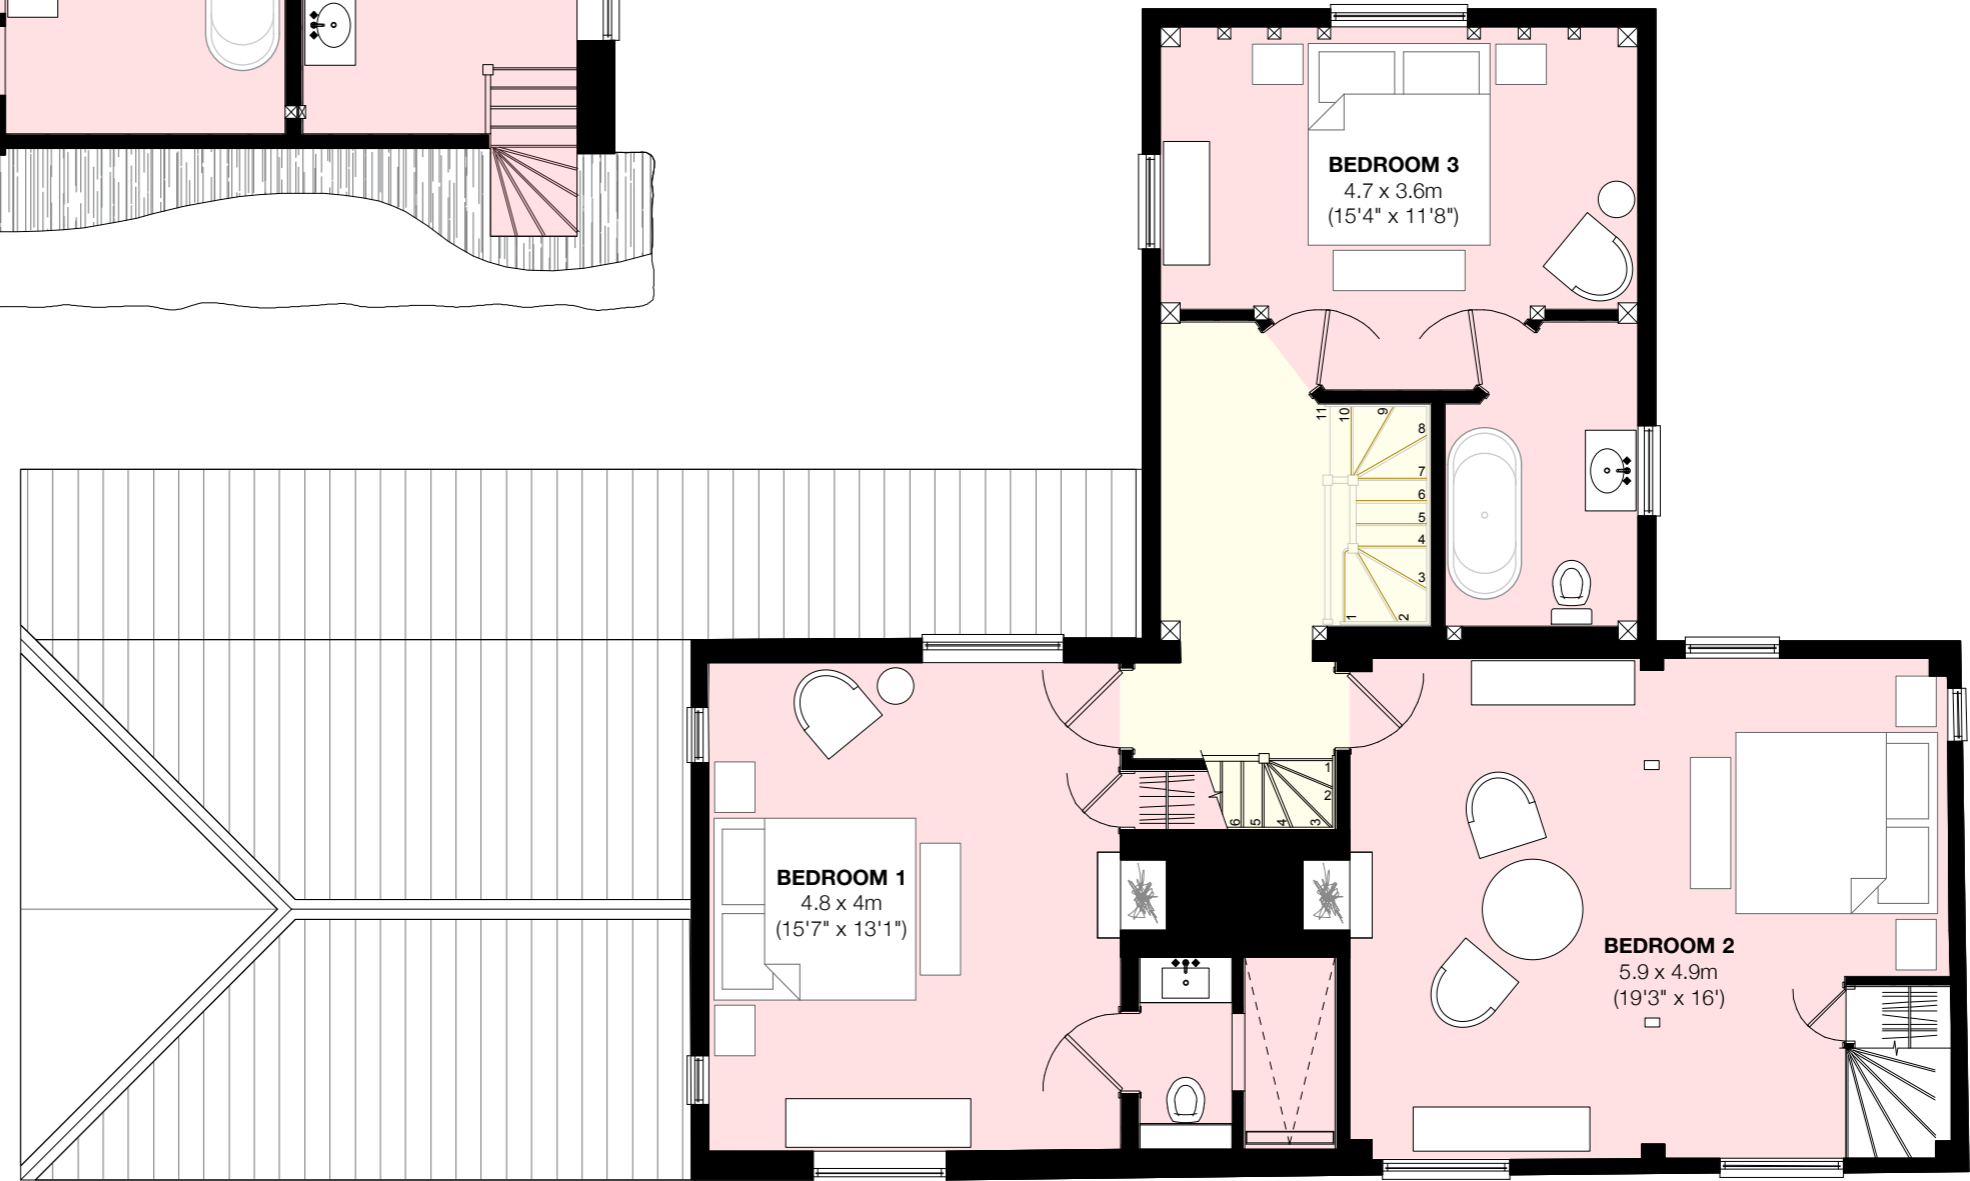

GROUND FLOOR

MOAT COTTAGE
Total : 260sqm

SECOND FLOOR

FIRST FLOOR

MOAT COTTAGE
Total : 260sqm